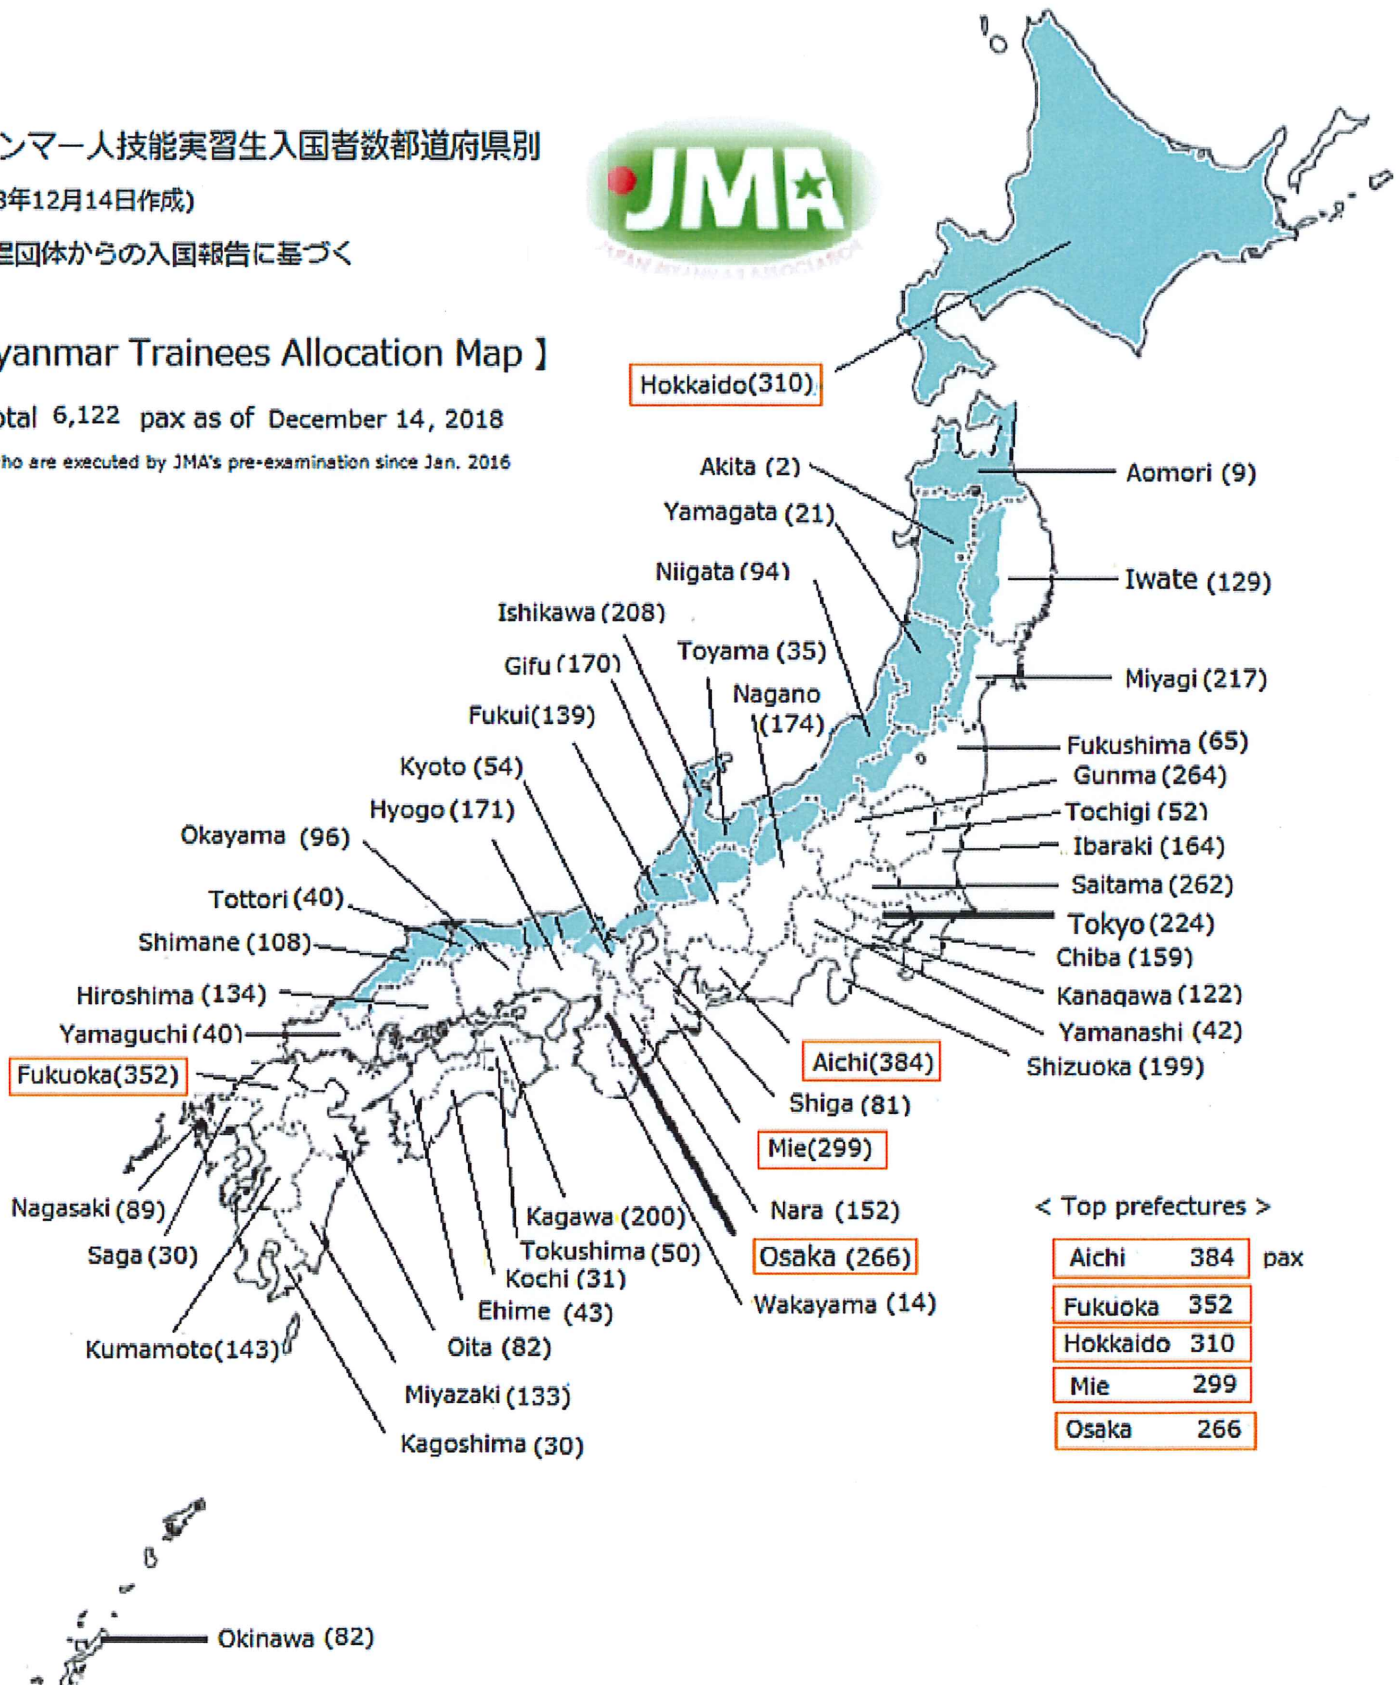

ミャンマー人技能実習生入国者数都道府県別

(2018年12月14日作成)

※監理団体からの入国報告に基づく

【 Myanmar Trainees Allocation Map 】

Total 6,122 pax as of December 14, 2018

who are executed by JMA's pre-examination since Jan. 2016

< Top prefectures >

Aichi	384	pax
Fukuoka	352	
Hokkaido	310	
Mie	299	
Osaka	266	

※ These areas are cold and heavy snow land in winter season from December to March about 4 months.