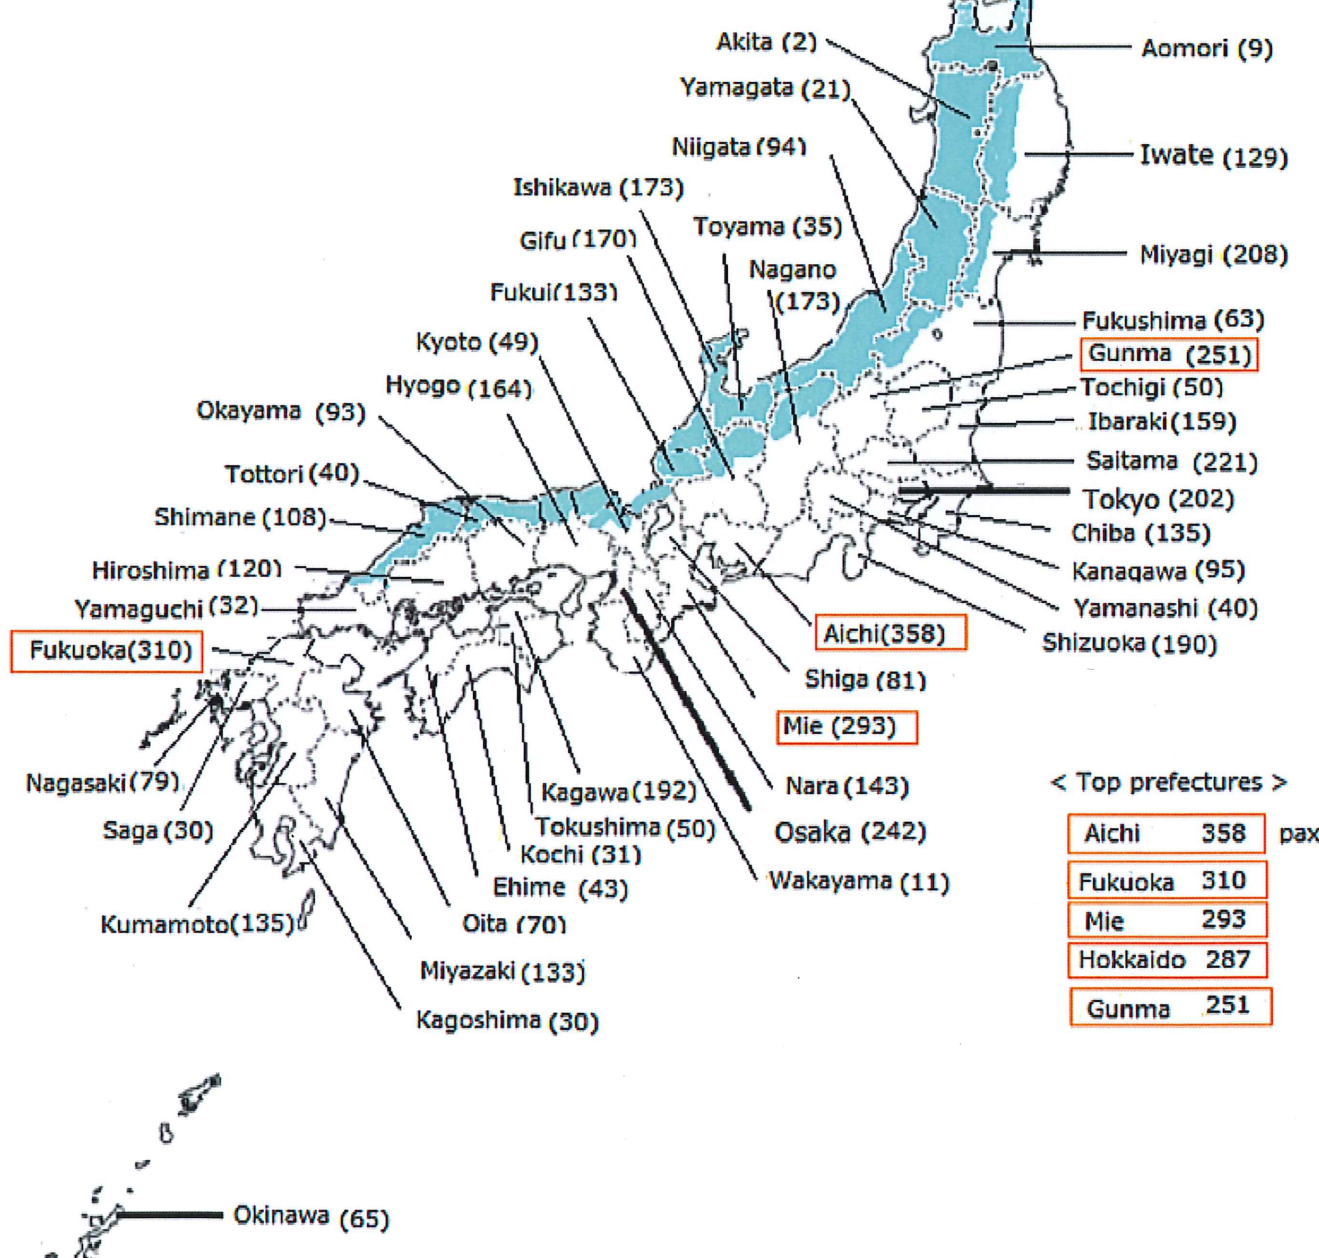

ミャンマー人技能実習生入国者数都道府県別

(2018年11月1日作成)

※監理団体からの入国報告に基づく

【 Myanmar Trainees Allocation Map 】

Total 5,699 pax as of November 1, 2018

who are executed by JMA's pre-examination since Jan. 2016

< Top prefectures >

Aichi	358	pax
Fukuoka	310	
Mie	293	
Hokkaido	287	
Gunma	251	

※ These areas are cold and heavy snow land in winter season from December to March about 4 months.