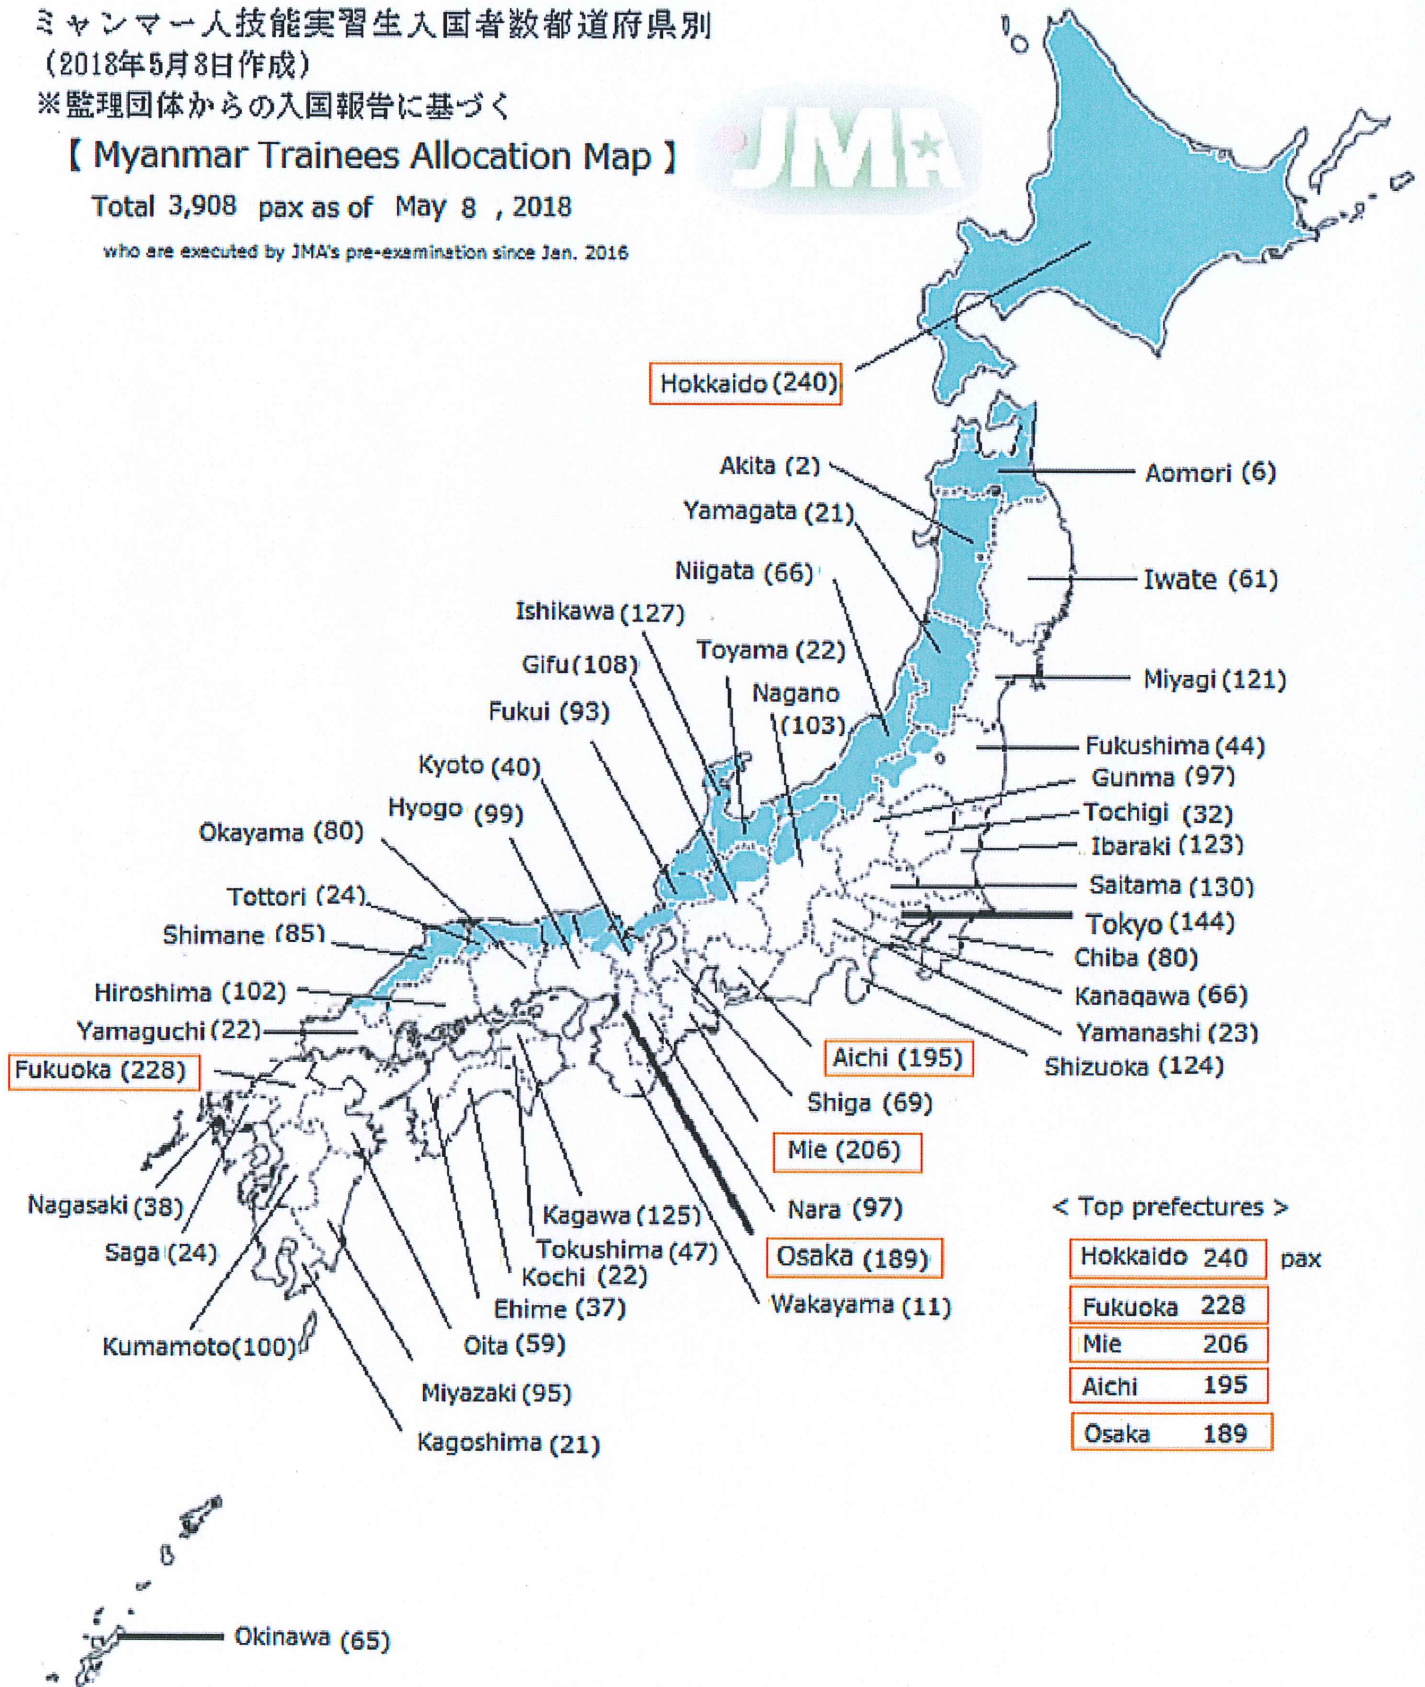

ミャンマー人技能実習生入国者数都道府県別  
 (2018年5月8日作成)  
 ※監理団体からの入国報告に基づく

【 Myanmar Trainees Allocation Map 】

Total 3,908 pax as of May 8, 2018

who are executed by JMA's pre-examination since Jan. 2016

※ These areas are cold and heavy snow land in winter season from December to March about 4 months.