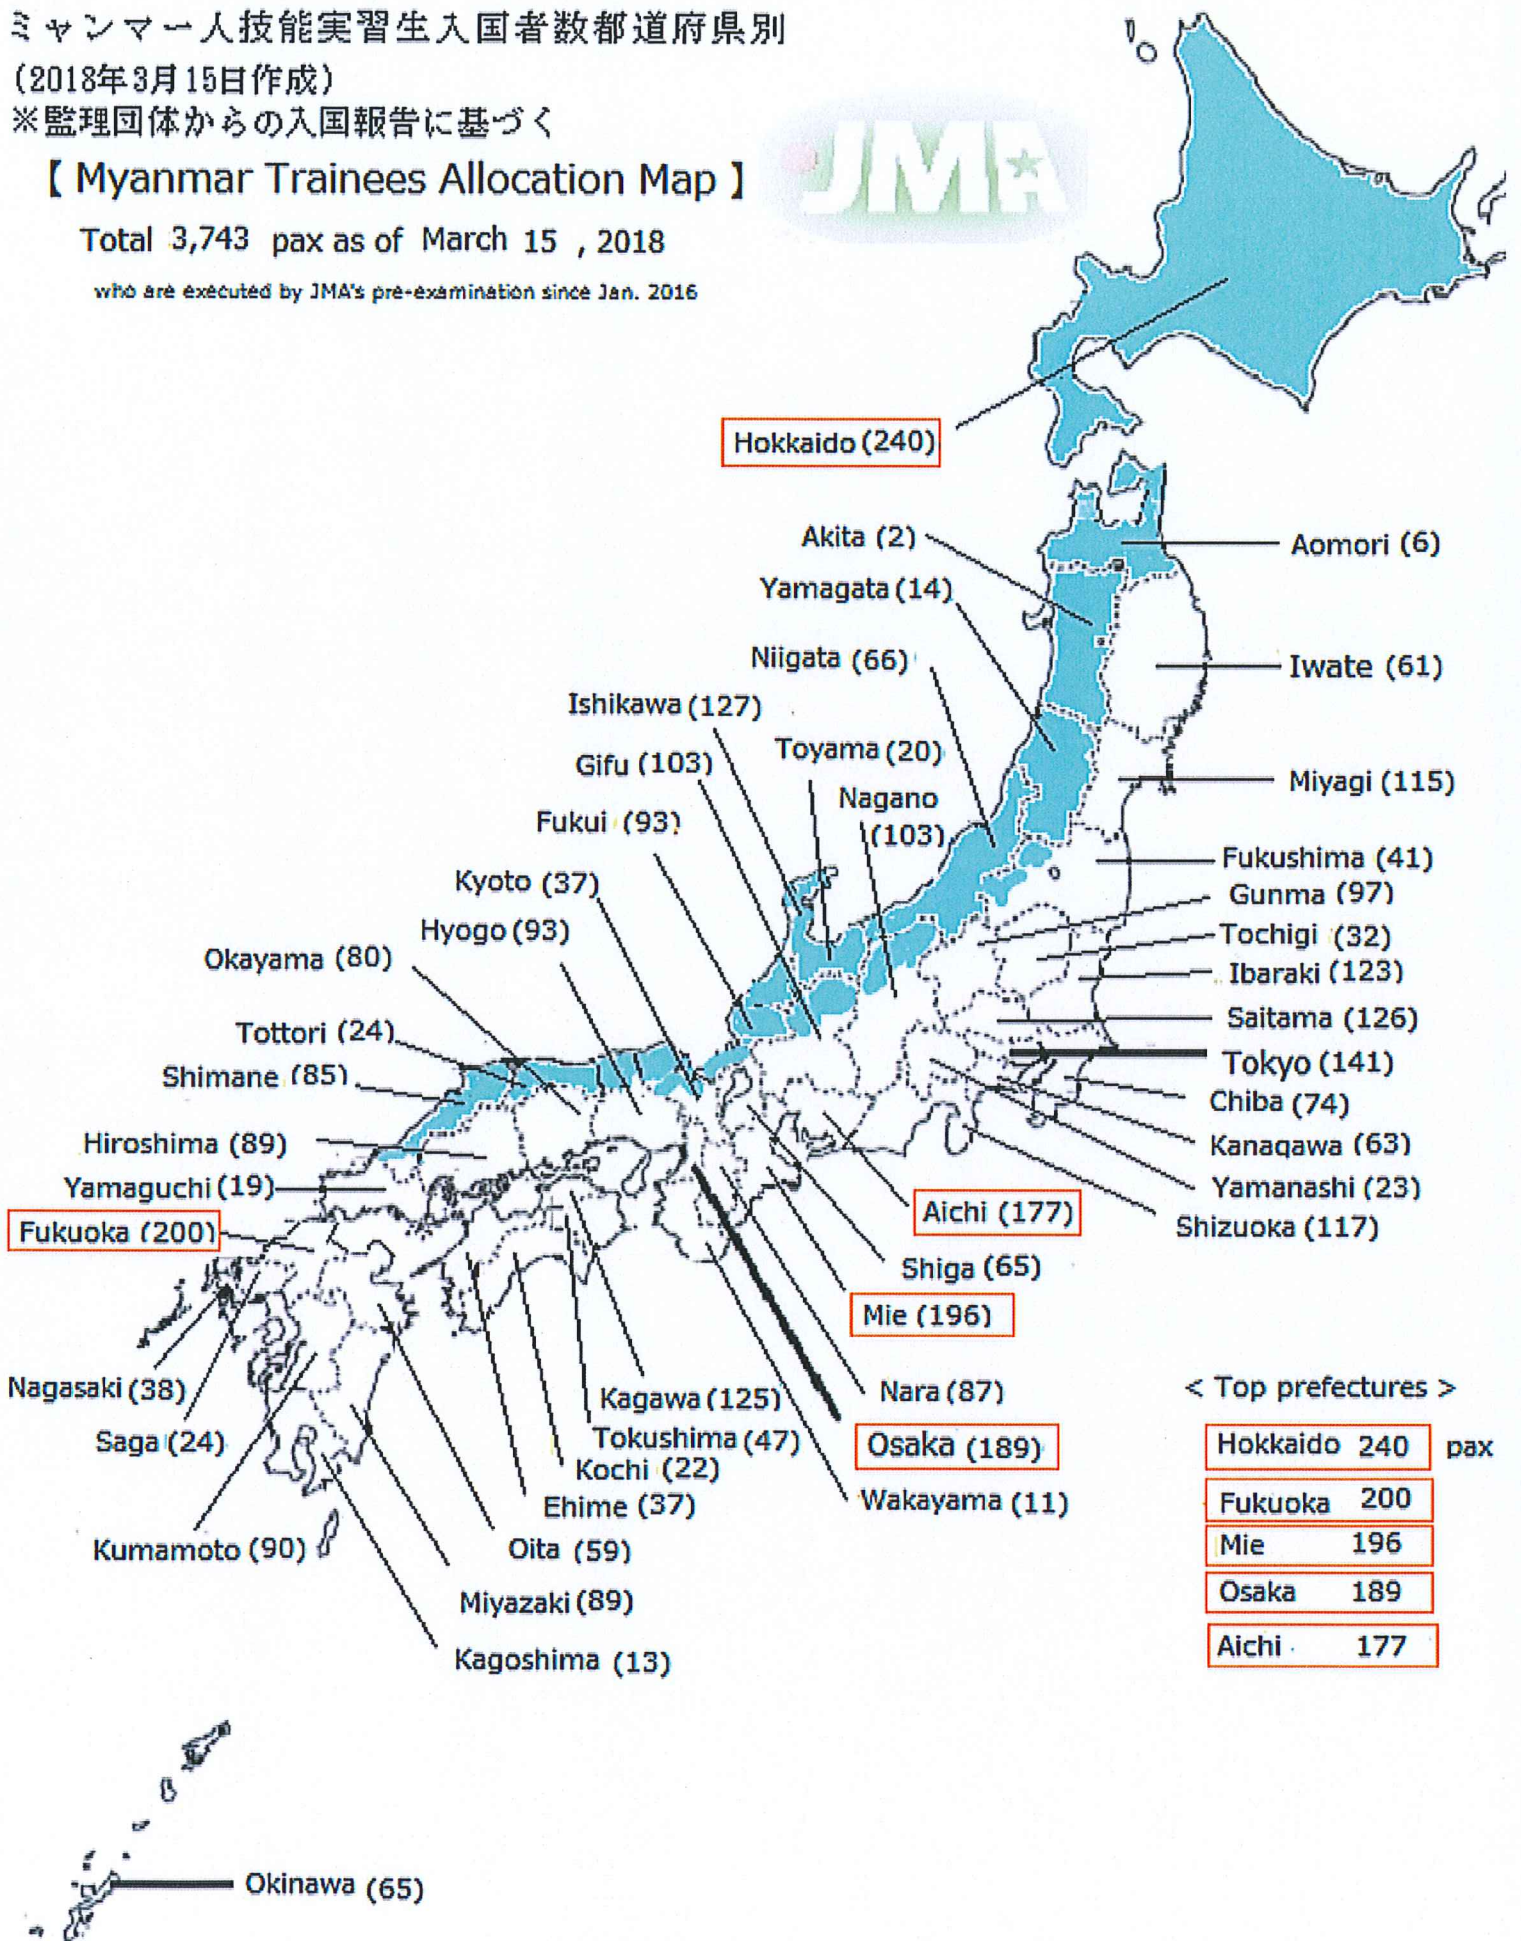

ミャンマー人技能実習生入国者数都道府県別

(2018年3月15日作成)

※監理団体からの入国報告に基づく

【 Myanmar Trainees Allocation Map 】

Total 3,743 pax as of March 15 , 2018

who are executed by JMA's pre-examination since Jan. 2016

< Top prefectures >

Hokkaido	240	pax
Fukuoka	200	
Mie	196	
Osaka	189	
Aichi	177	

※ These areas are cold and heavy snow land in winter season from December to March about 4 months.