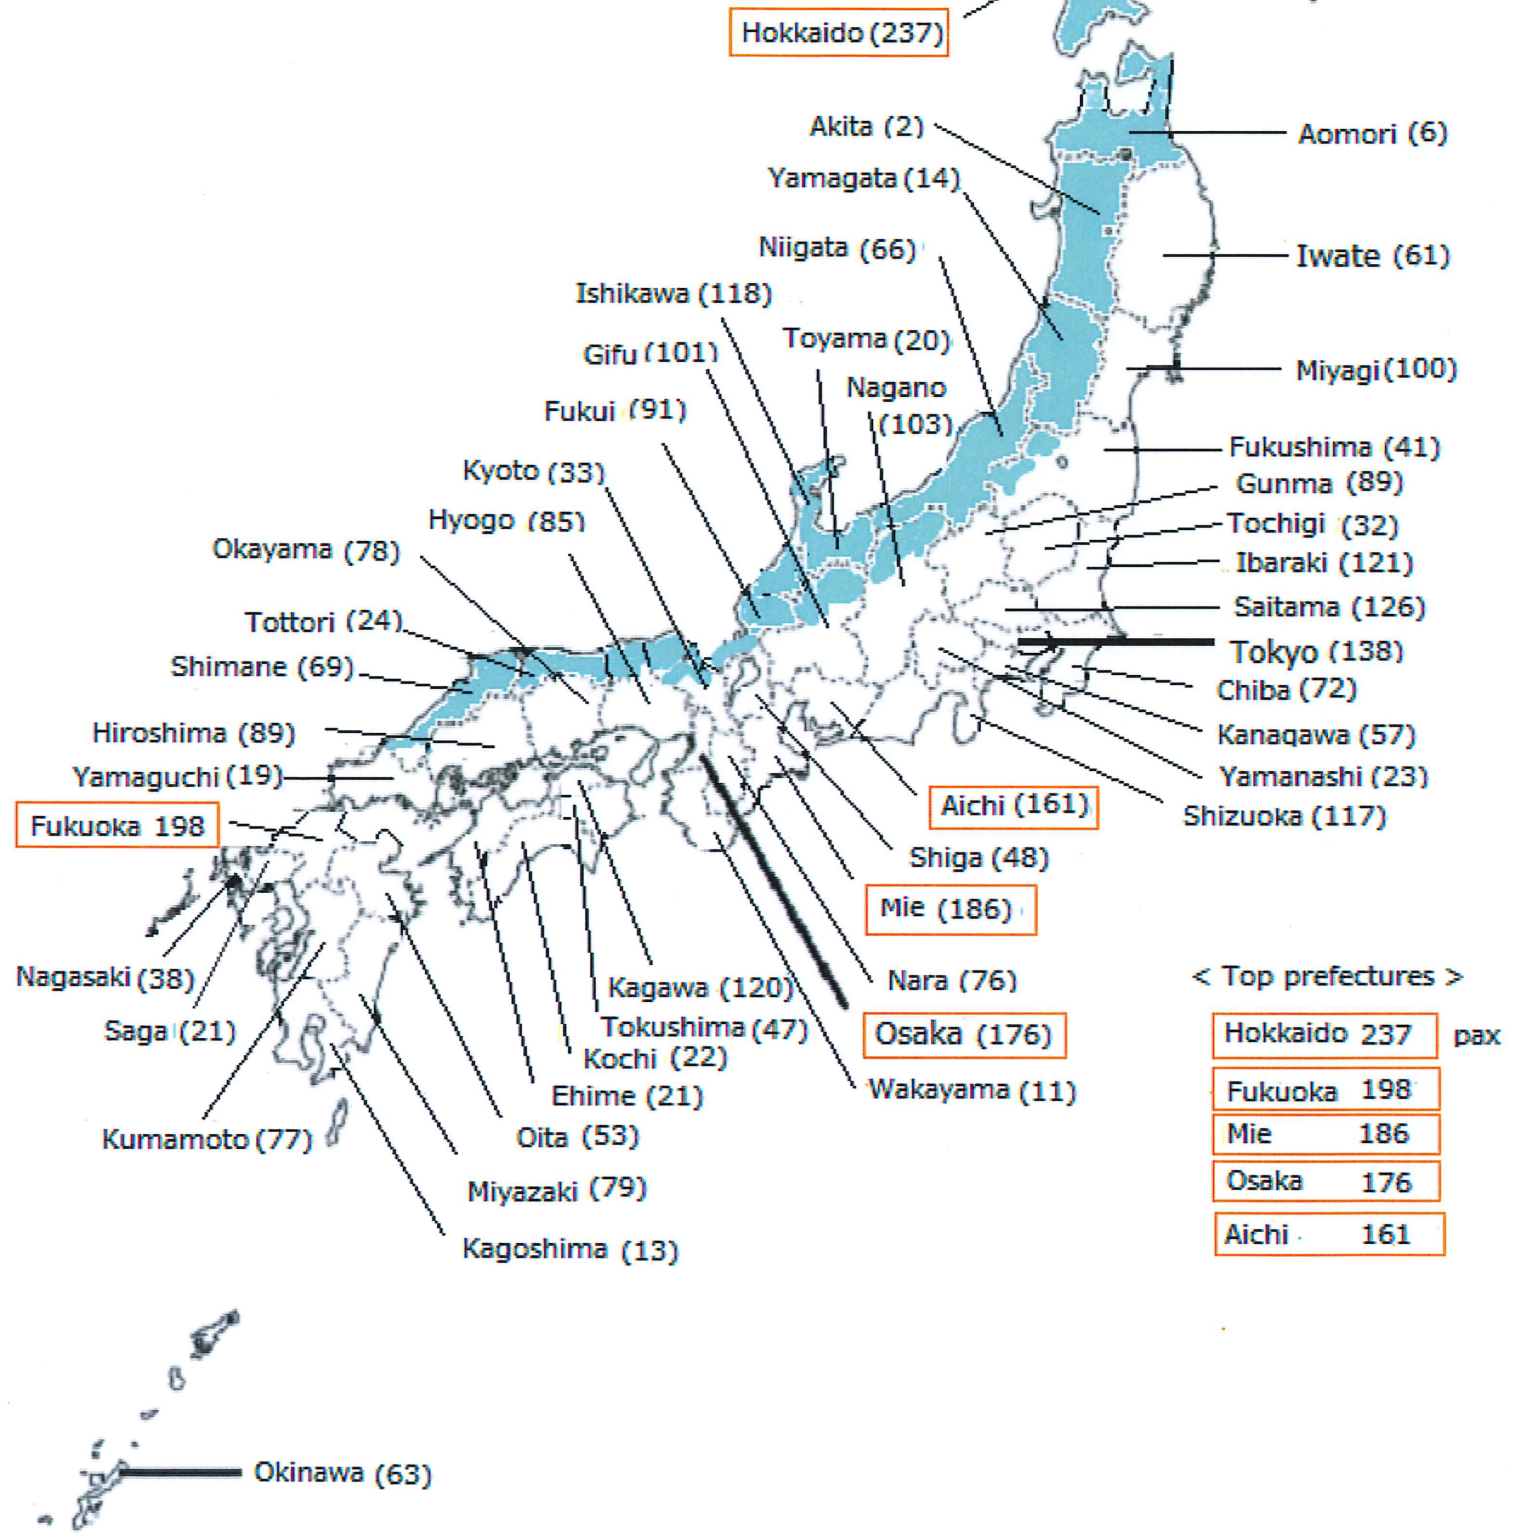

ミャンマー人実習生入国者数都道府県別
(2018年2月9日作成)

※監理団体からの入国報告に基づく

Total 3,546 pax as of February 9, 2018

who are executed by JMA's pre-examination since Jan. 2016

< Top prefectures >

Hokkaido	237	pax
Fukuoka	198	
Mie	186	
Osaka	176	
Aichi	161	